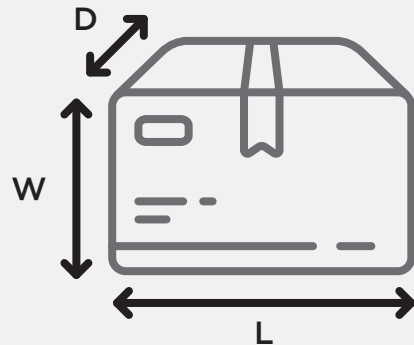

Fill

Fill with used genuine Canon Cartridges /
Bottles, and their original packaging.

Seal

Close and seal all sides of your package
using a suitable adhesive tape designed for
shipping.

And... Post

Drop your package off at the nearest post
box or post office.

Only genuine Canon ink cartridges can
be returned. Where possible, please use
existing packaging to help us recycle.

Suitable for packages up to:
- L 200 x W 200 x D 100 mm MAX
- 2 KG / Approx. 100 CRGs MAX